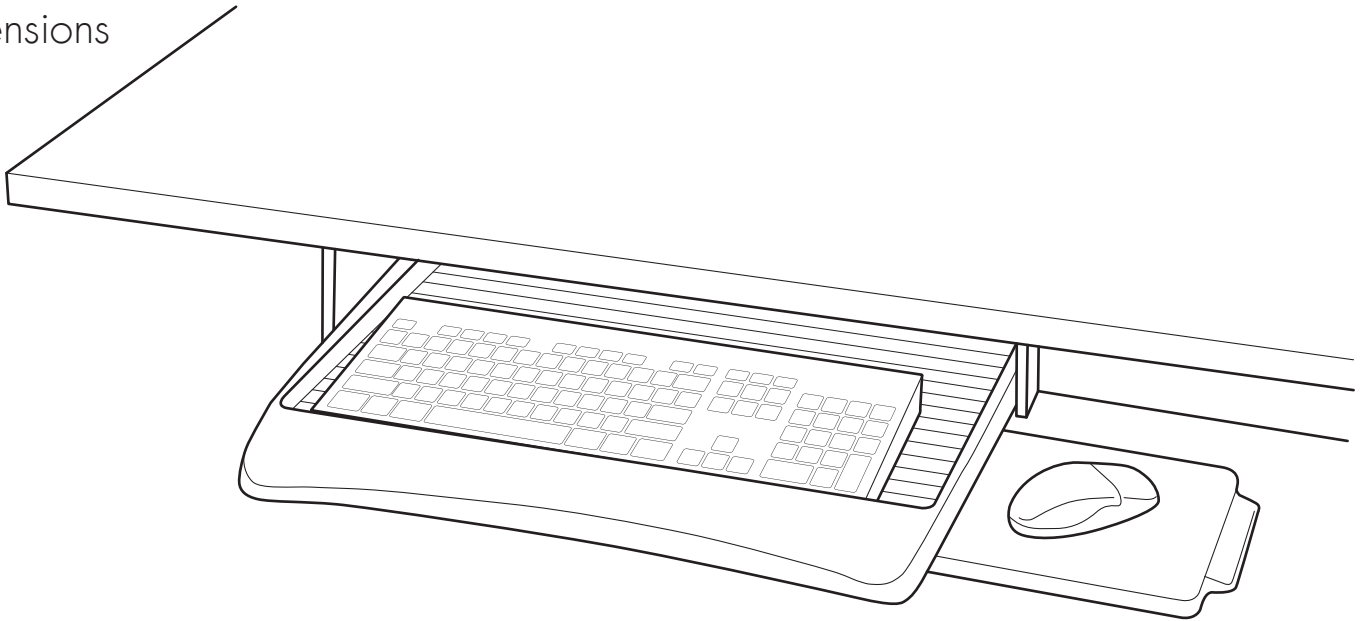

Underdesk Keyboard Manager

Dimensions

Mouse Platform Side