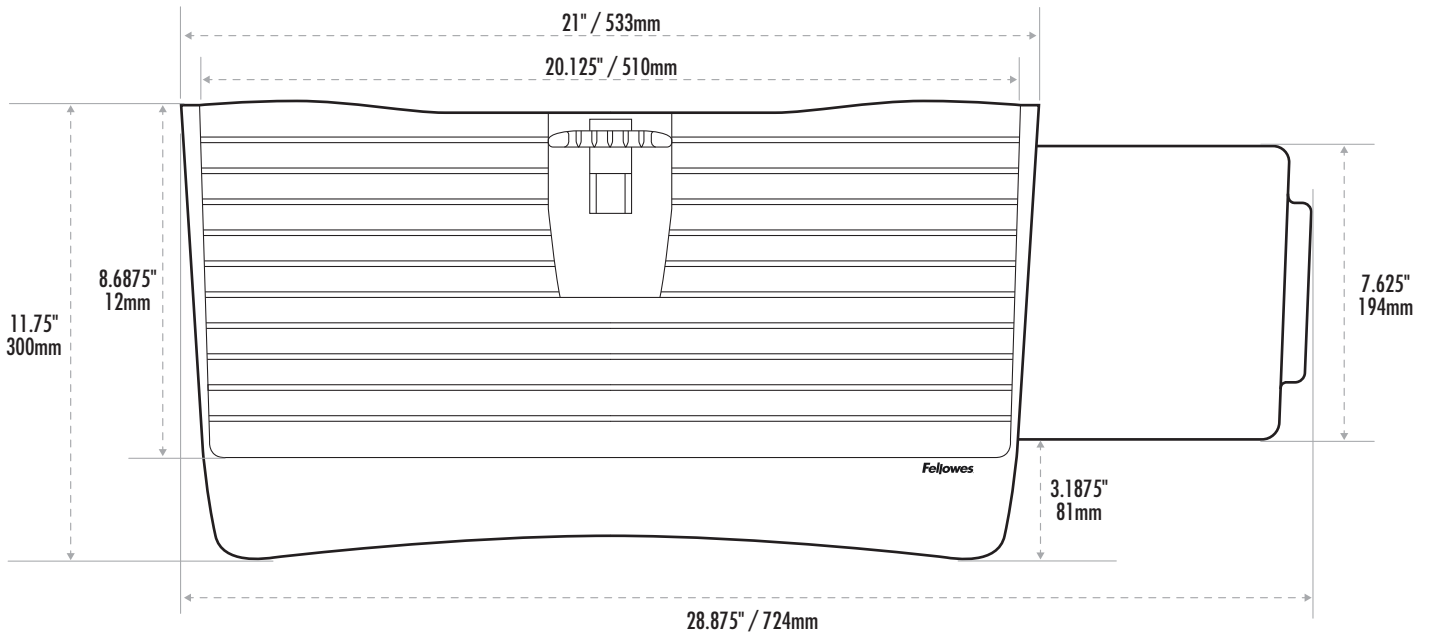

Underdesk Keyboard Manager

Dimensions

Mouse Platform Side