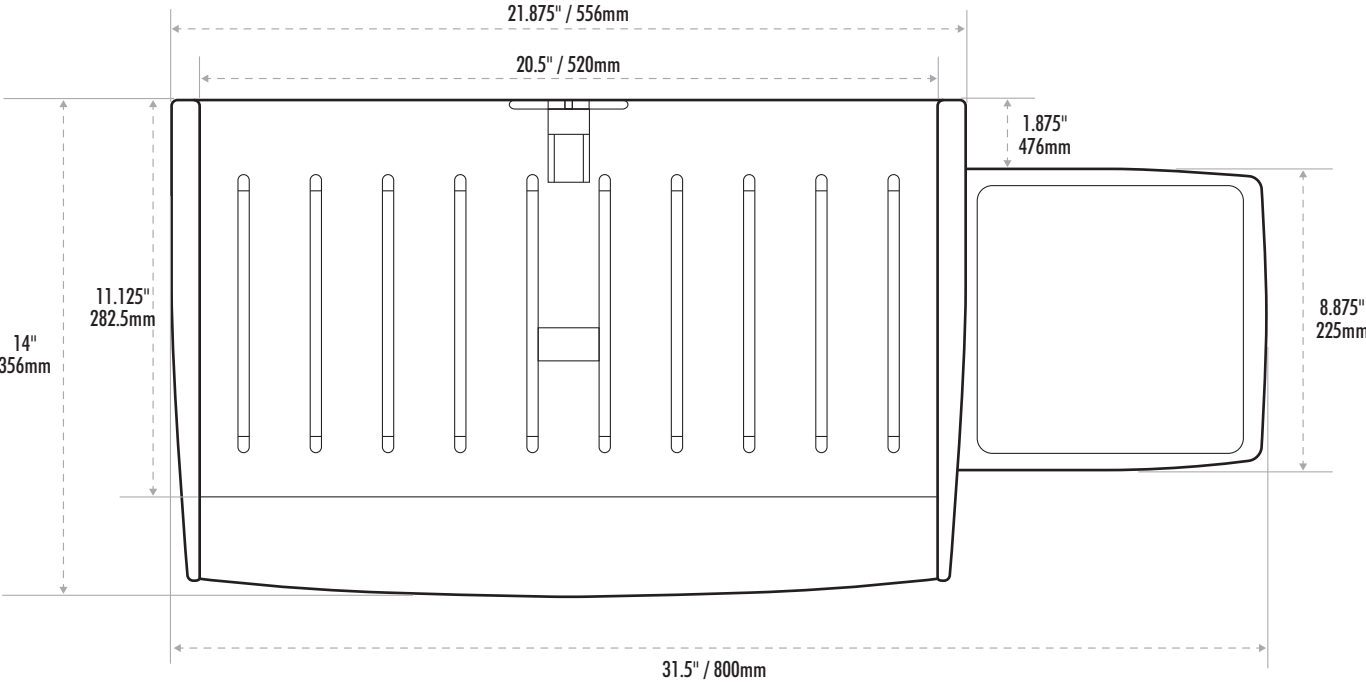

## Dimensions

Mouse Platform Side